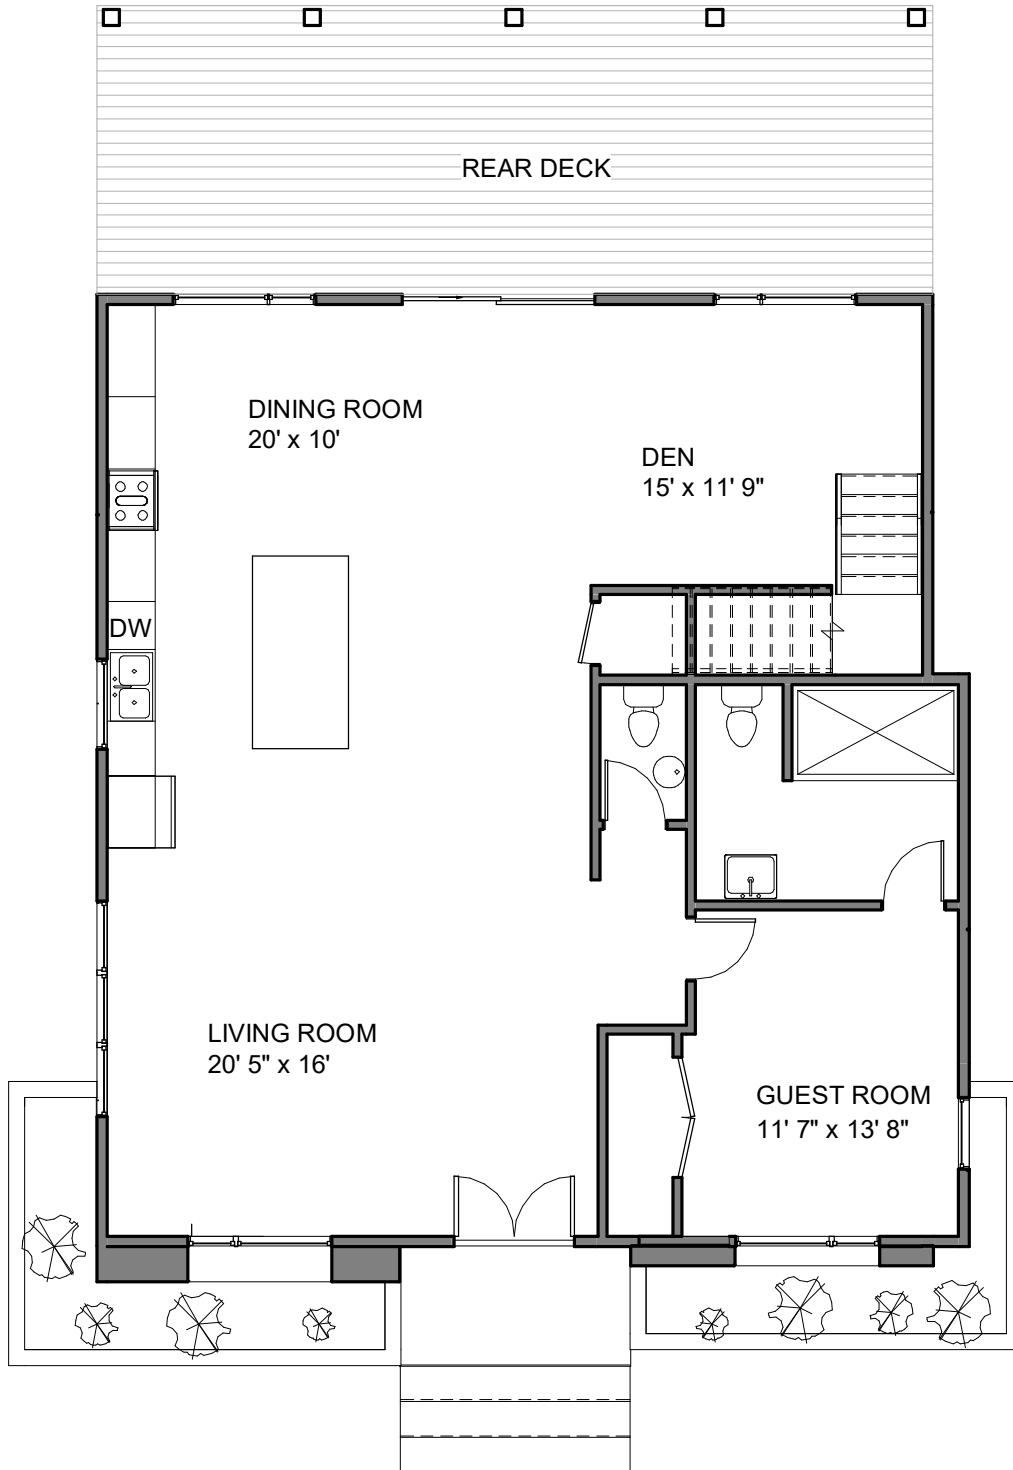

**NEW CONSTRUCTION  
4 BEDROOM, 4-1/2 BATH  
2702 S.F.**

LARGE REAR YARD  
2 STORY BACK PORCH  
EACH LEVEL 34'- 7" x 12'

G Four Properties LLC  
Real Estate Investments  
By Avi Mizrahi

FIRST FLOOR 1373 S.F.