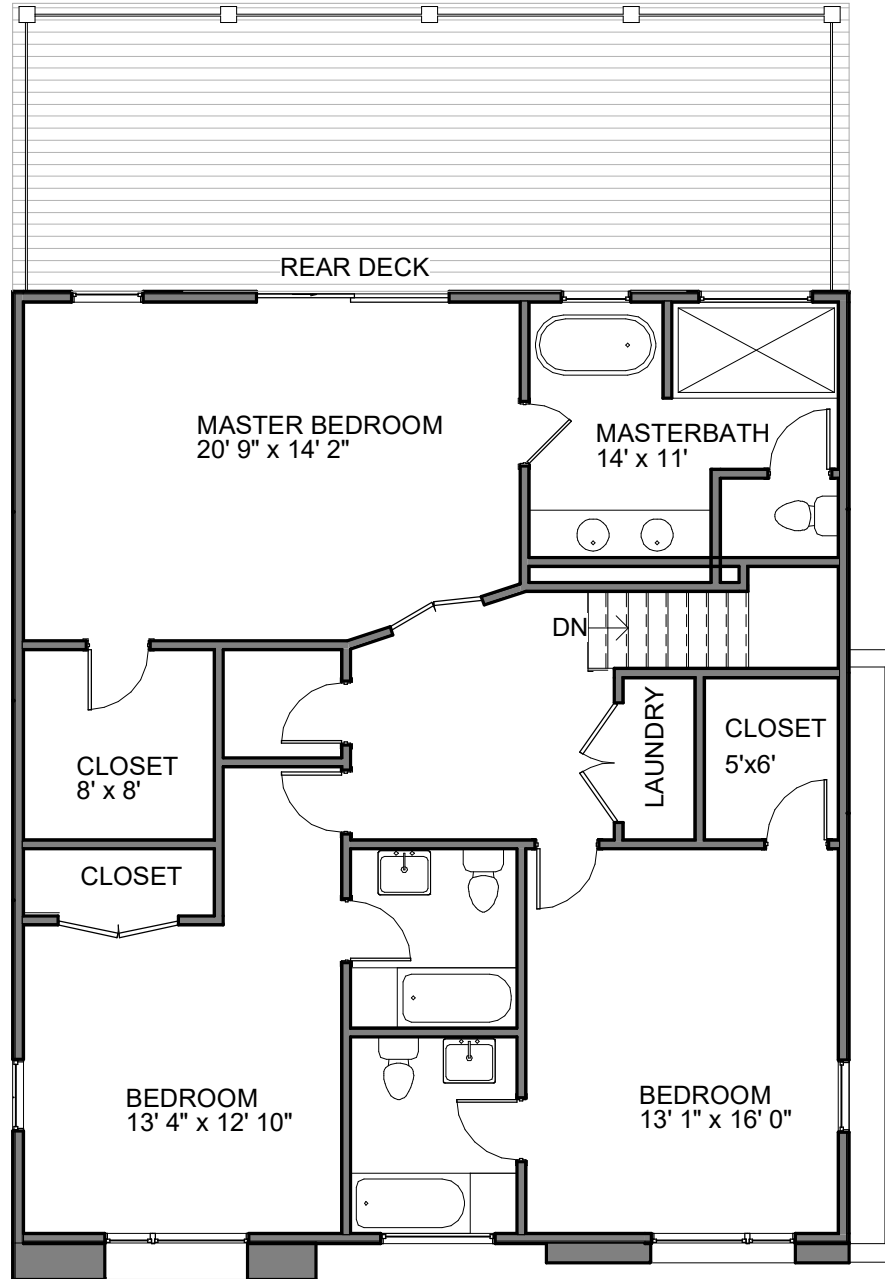

G Four Properties LLC
Real Estate Investments
By Avi Mizrahi

SECOND FLOOR 1325 S.F.